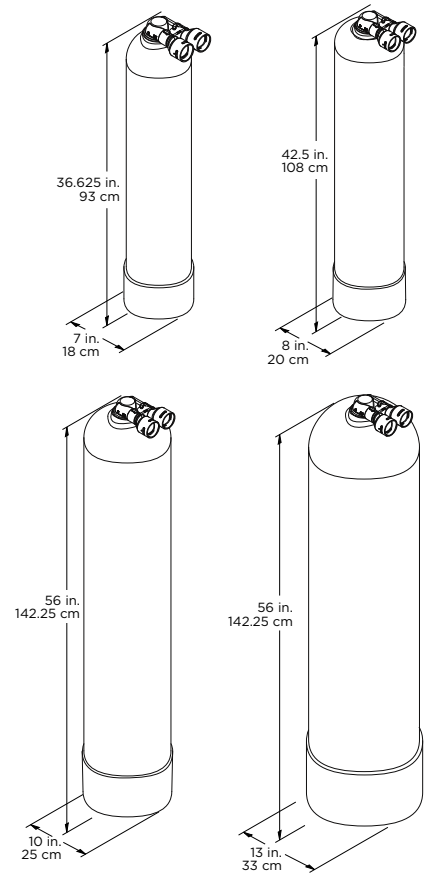

1. **1. Customize Your System.** Choose from a variety of dechlorination and softening components to create a whole-home system that's right for your water conditions.
2. **2. Flexible System.** Dechlorinator can be installed alone for dechlorination only, or with a Kinetico Water Softening System. Offers a continuous supply of dechlorinated, soft water. Enables system to regenerate with dechlorinated, soft water.
3. **3. Non-Electric Operation.** Reliable. No timers or computers to set, adjust, repair or replace.
4. **4. Efficient Chlorine Removal.** For use on any water supply where dechlorination is desired. Activated carbon adsorbs objectionable tastes and odors from chlorinated water. Eliminates drying of hair and skin from chlorine. Reduces deterioration of rubber seals in fixtures and appliances.
5. **5. Continuous Conditioned Water.** Assures consistent and continuous chlorine-free water. Protects skin and hair, clothing, plumbing and appliances.
6. **6. Efficient Use of Water.** No water consumption to dechlorinate.
7. **7. Corrosion-Resistant Valve and Tanks.** Long Lasting. Can endure harsh environments.
8. **8. Automatic Operation.** Just replace the activated carbon when capacity is reached, typically three to five years for a water supply with average chlorination.
9. **9. Outstanding Warranty.** Dependability, peace of mind.

Kinetico Model 1060 Dechlorinator Combination
(additional configurations available)

Independent Laboratory Certification

Select Kinetico products are tested and certified by Independent Laboratories such as NSF and WQA. For specific claims and certifying laboratories, refer to performance data sheets or consult your local Kinetico Dealer.